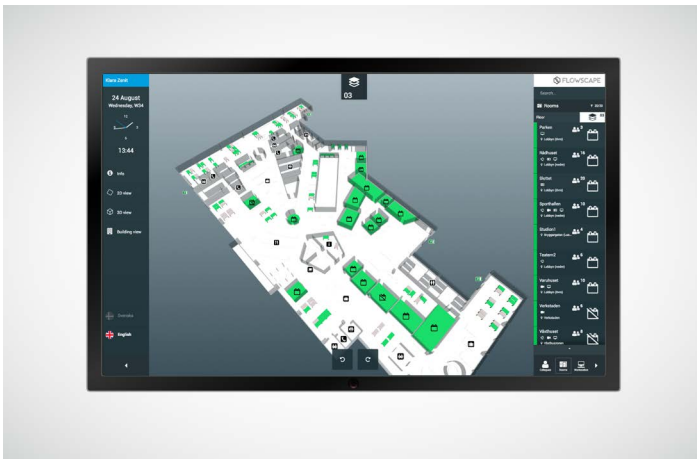

With the Colleague Finder option you can search and find your colleagues desk or their current location. The location is detected through their smart phones.

The system is integrated with your current room and resource booking and Unified Communication system.

Features

- Book rooms with just a click
- Search rooms, equipment, point of interest or colleagues by name.
- Search rooms with certain equipment or size.
- Search rooms that are available for a certain period.
- Get wayfinding to any room, point of interest or equipment.
- Match your company profile by showing your logotype in the user interface.
- Integration with : Outlook, Lotus Notes or Google Calender
- Integration with : Skype for Business (option)
- See the status of non-bookable rooms (option)
- Find your colleagues on the Live map (option)

Technical specification

Flowscape supplies a software that shall run on the following hardware.

PC with the following specification

- Intel Core i5 or better
- Graphic card Nvidia GTX 650 or better
- Windows 10 or Linux Ubuntu 16.04
- 4GB of RAM or more
- Web Browser 64 bit Chrome

Touch screen

- Resolution 1920x1080 or better
- Two touch points, swipe and zoom or better
- USB connection to PC with Windows or Linux drivers