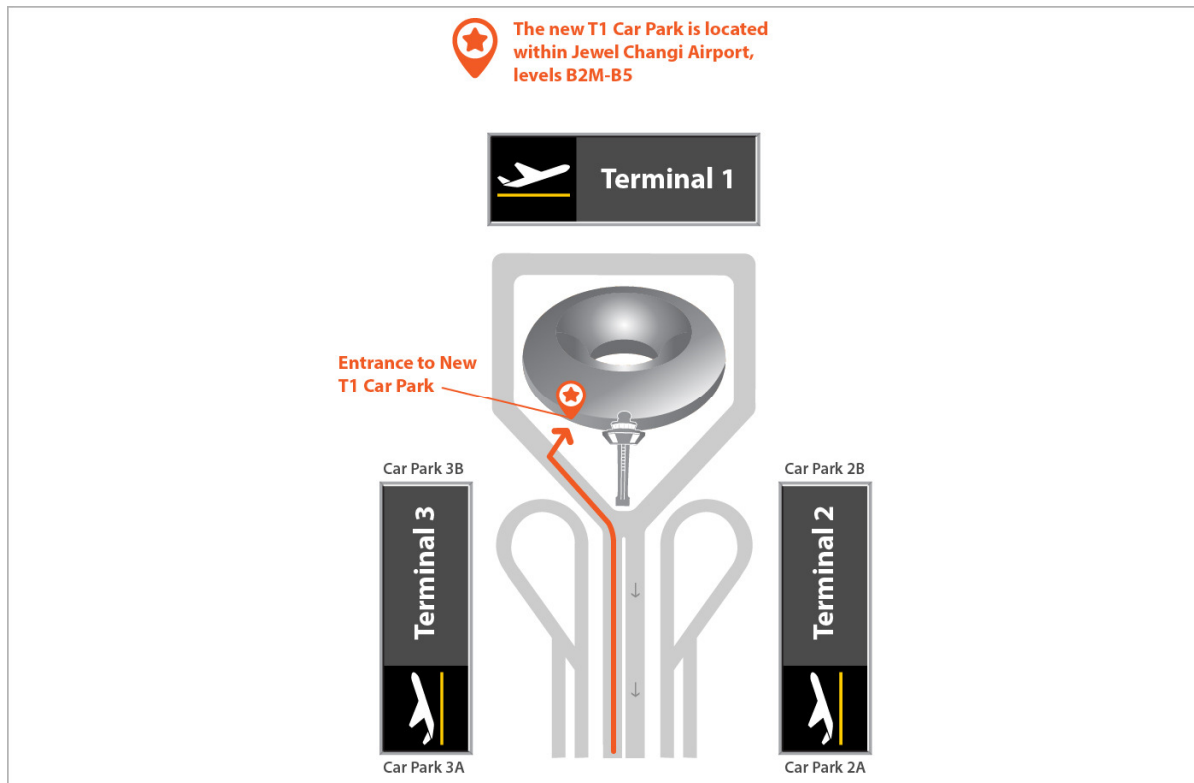

Annex

Directions to T1 Car Park: Drivers coming from Airport Boulevard should follow the “T1 Car Park” signs and travel towards Terminal 1. Nearer to the control tower, drivers should keep right, travel along the lane towards the “T1 Car Park” sign and use the downramp to reach the T1 carpark.

From the terminal, T1 visitors can access the T1 carpark using the new set of lifts located at the east and west sides of the T1 Arrival Hall.