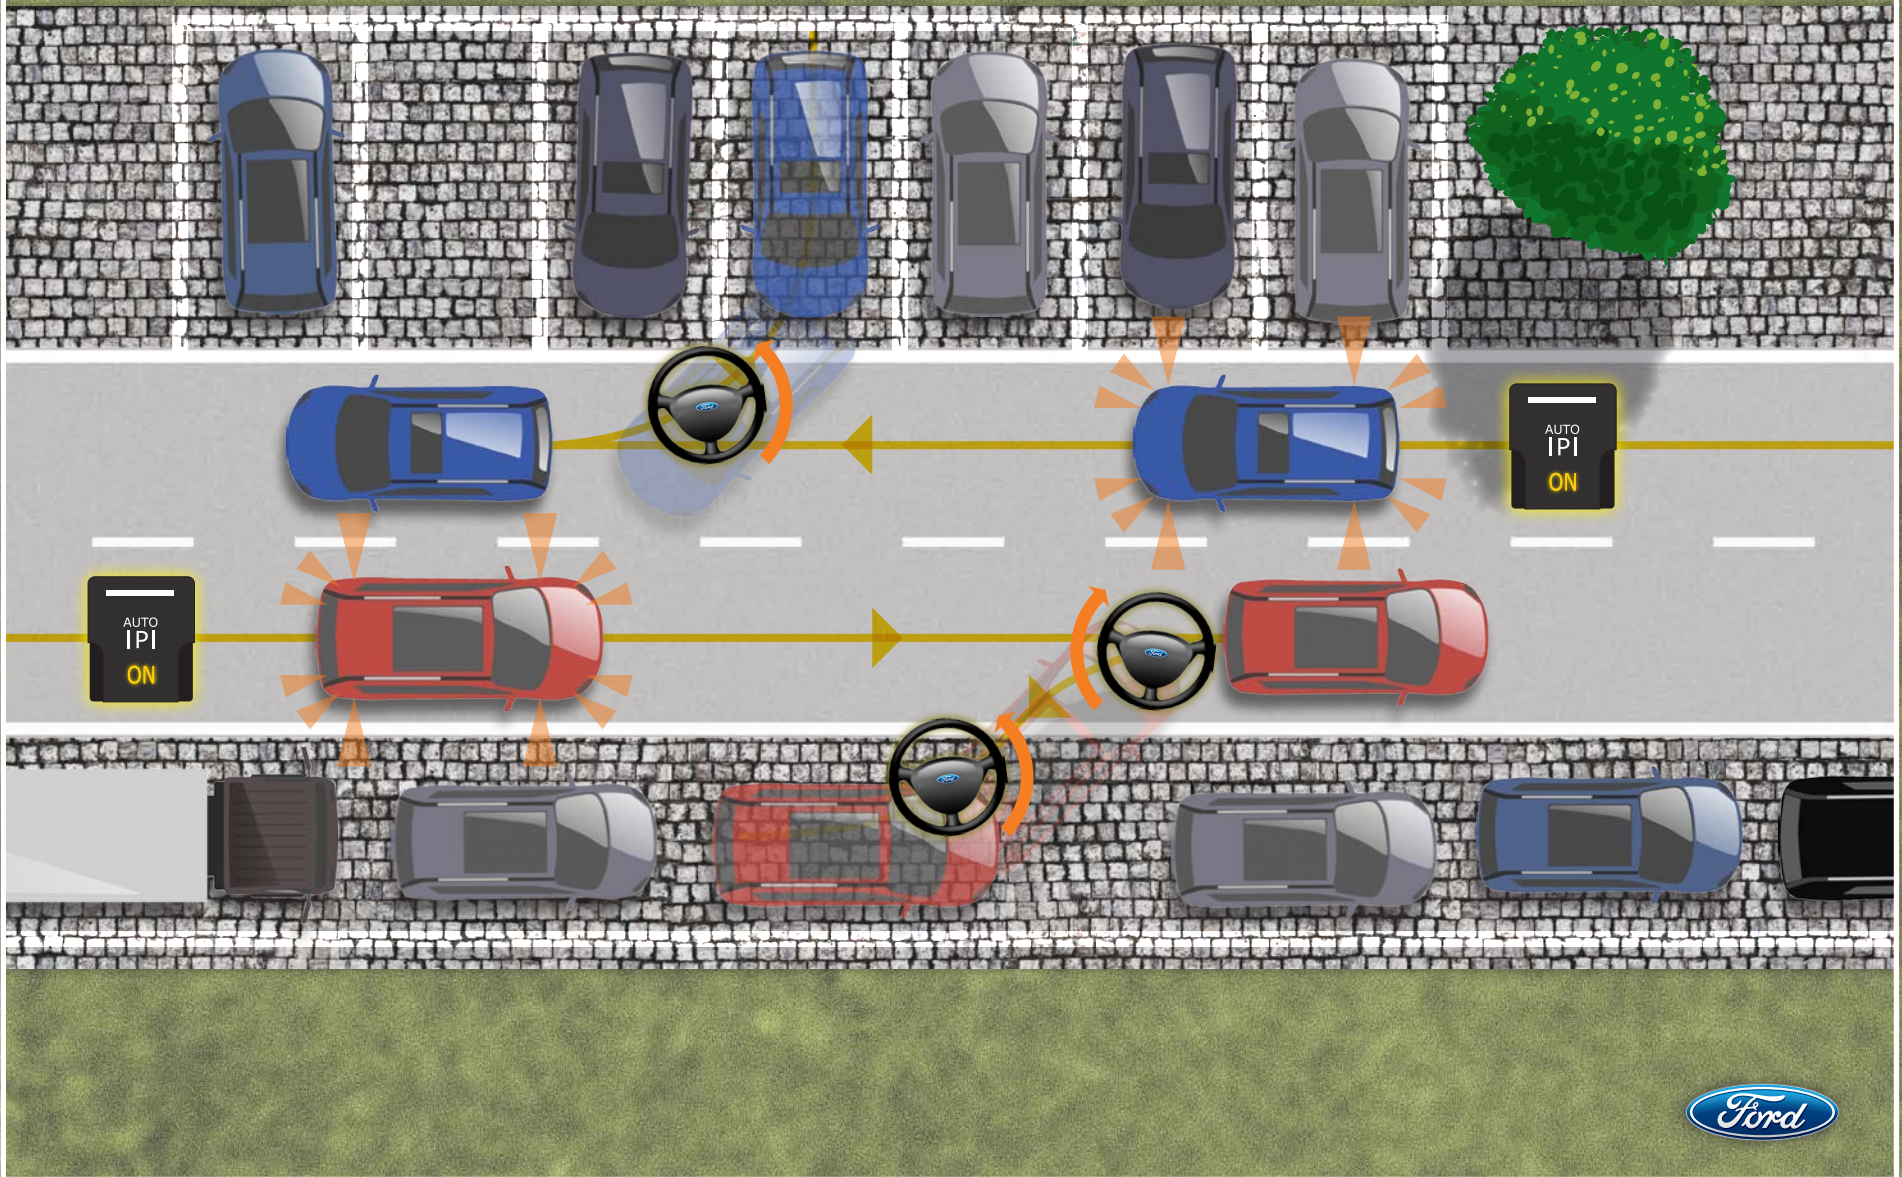

# Active Park Assist

Active Park Assist uses sensors to locate suitable parking spaces and steers the vehicle into them while the driver controls the accelerator and brake. Feature now includes Perpendicular Parking.